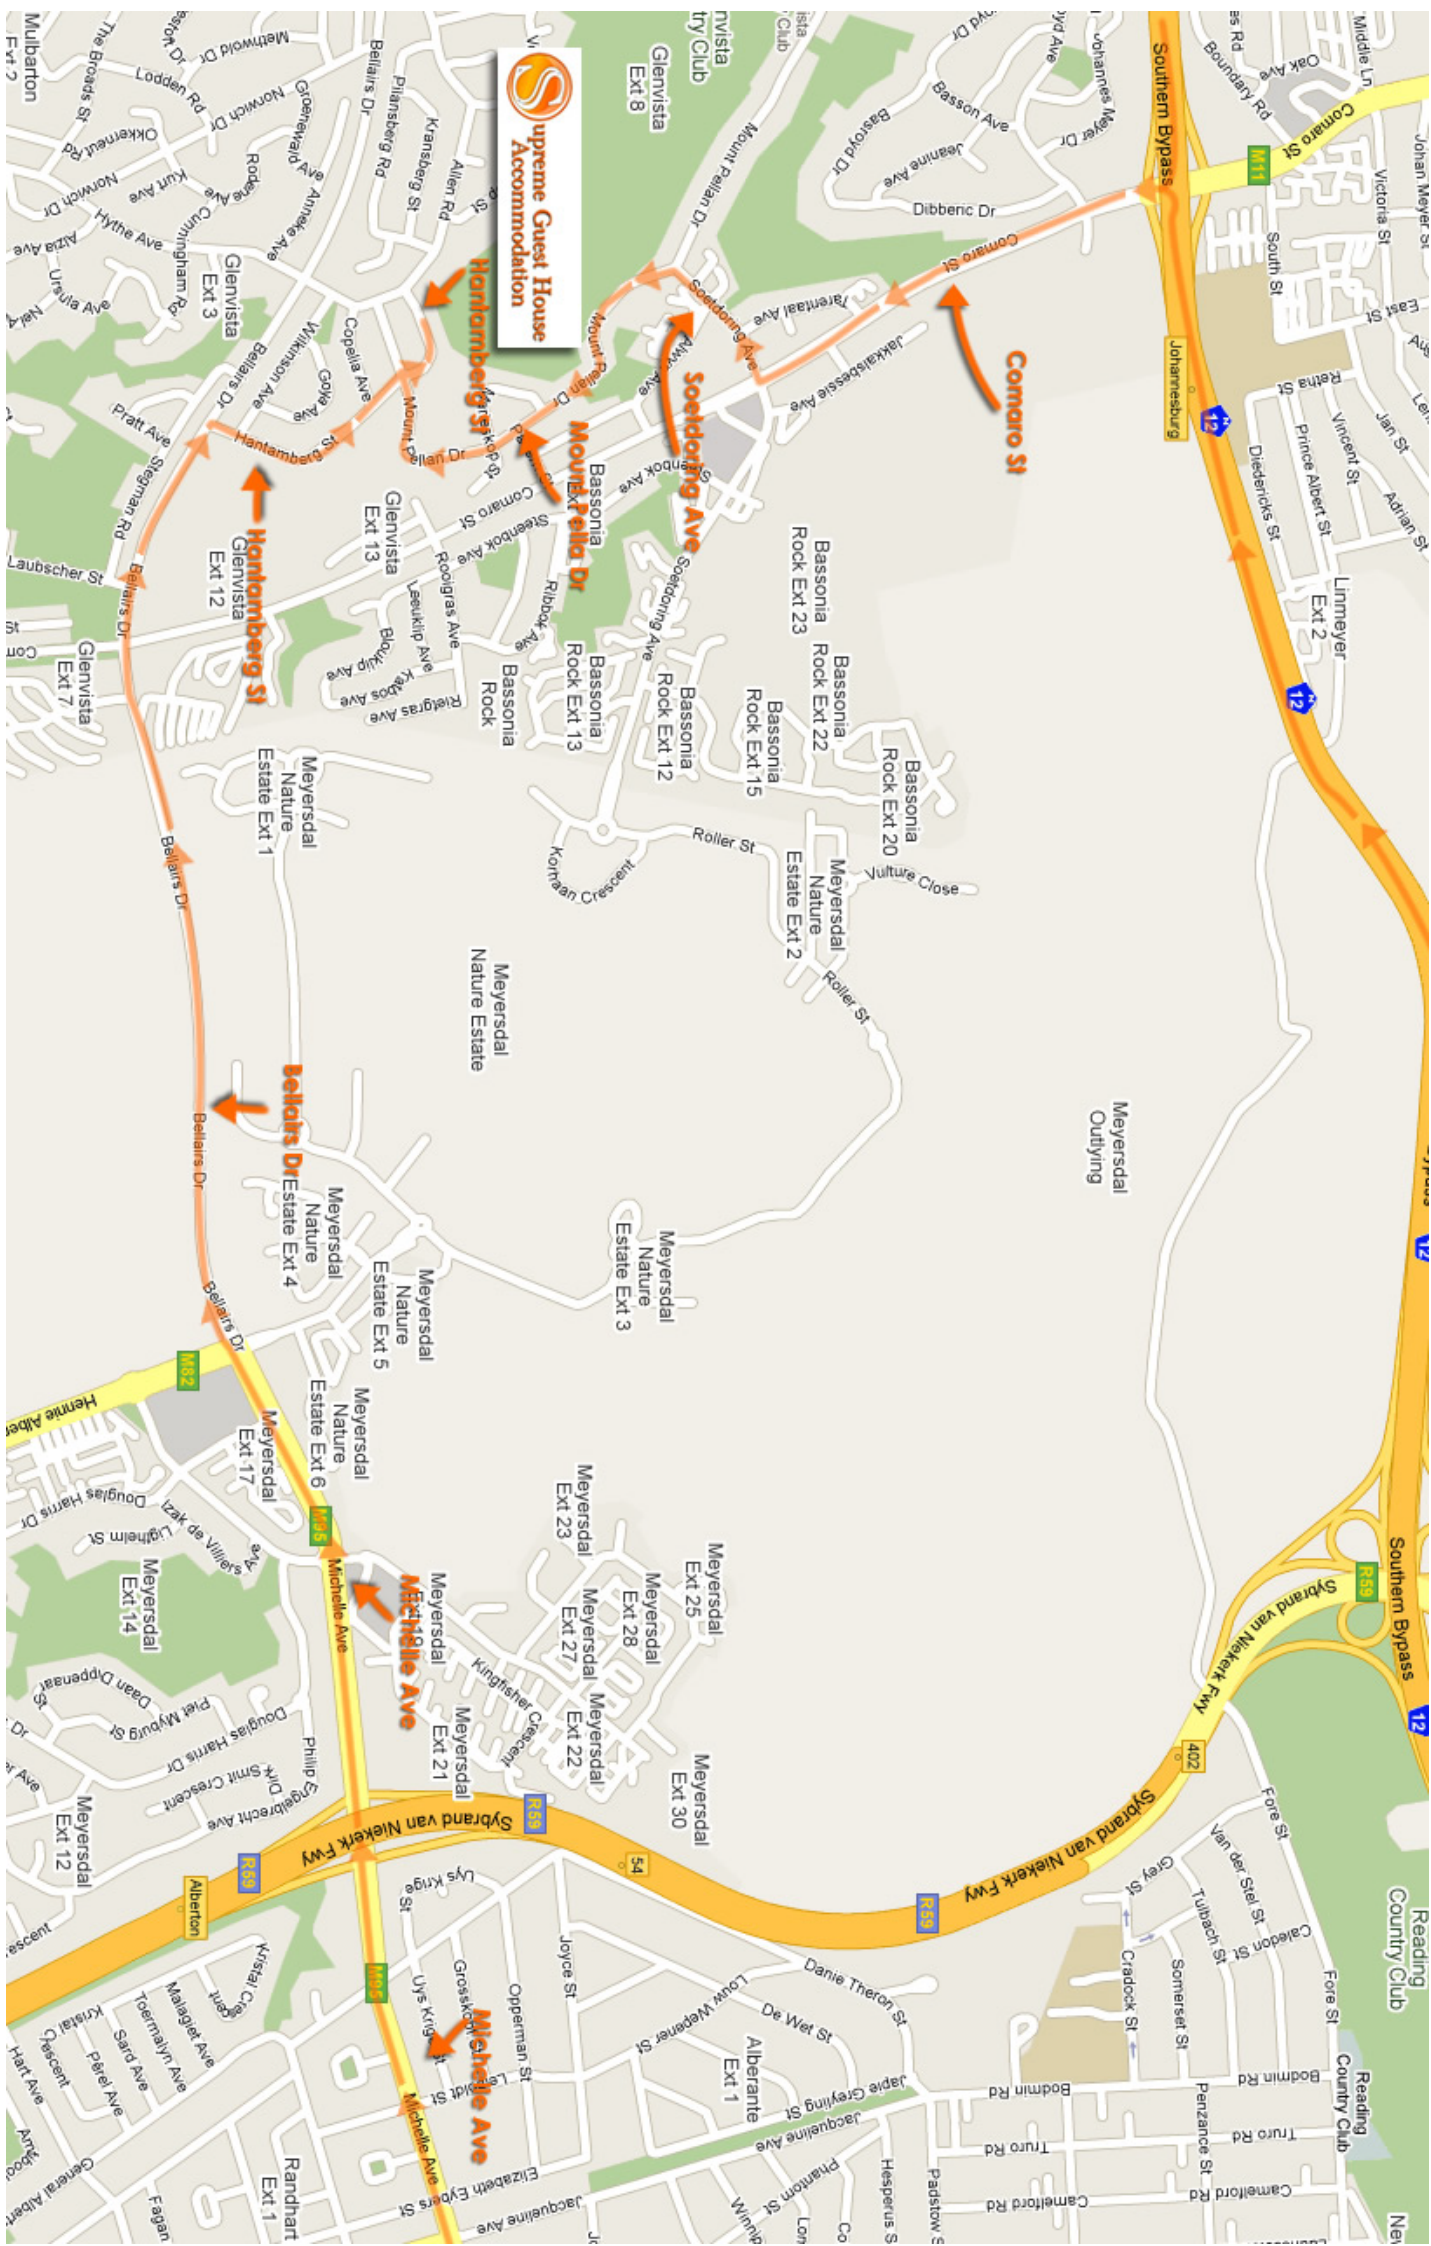

Supreme Guest House  
Accommodation

Traveling from Johannesburg side towards Supreme Guest House Accommodation

- Travelling **South** on the **N3**
- Continue onto the **N12**
- Take the **Camaro** off ramp and turn **left** into **Camaro Str**
- Turn **right** at **Soetdoring Ave**
- Turn **left** at **Mount Pellan Dr**
- Turn **right** at **Hantamberg St**

Travelling from Soweto side towards Supreme Guest House Accommodation

- Travelling East on the **N12**
- Take the **Camaro** off ramp and turn **right** into **Camaro Str**
- Turn **right** at **Soetdoring Ave**
- Turn **left** at **Mount Pellan Dr**
- Turn **right** at **Hantamberg St**

Travelling from Alberton towards Supreme Guest House Accommodation

- Head **south** on **Swartkoppies Rd** toward **Michelle Ave**
- Take the 1st **right** onto **Michelle Ave**
- Continue onto **Bellairs Dr**
- Turn **right** at **Hantamberg St**